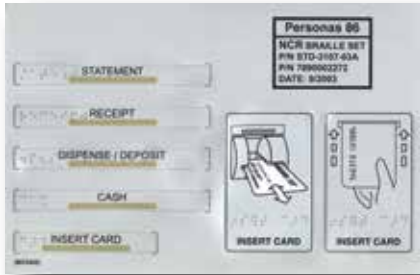

Stay compliant and promote your brand with our full-line of ATM decals and signs

COMPLIANCE LABELS

Stock

Custom

Let us help with information on Compliance Rules

NETWORK LOGO AND CUSTOM

- Signs are offered in a variety of materials and adhesives including UV finish for indoor/outdoor use
- All Braille decal sets are made from a laminate UV matte textured finish
- Instructions for application will be included in your order
- Quick turnaround
- Turn 5 or more labels into a custom panel and save
- Add on our convenient prep kit designed to properly adhere your new label